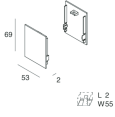

HERO

108682.21

novalux
ITALIAN LIGHTING DESIGN SINCE 1948

COMPLETION ACCESSORIES

HERO: COPPIA TESTATE CAP

108684.21