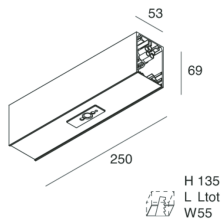

Tech data

IP: 40
Insulation class: I
Supply voltage: 220-240V 50/60Hz

[View more product info](#)