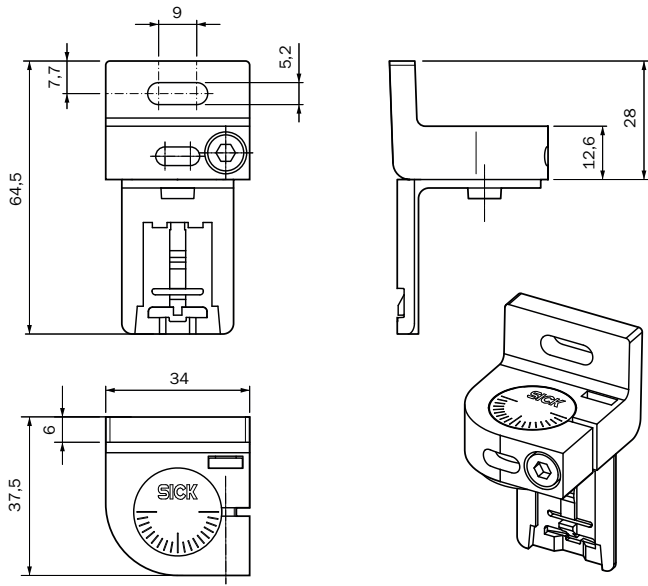

## Detailed technical data

### Technical specifications

<b>Accessory group</b>	Terminal and alignment brackets
<b>Accessory family</b>	Alignment brackets
<b>Material</b>	Plastic
<b>Packing unit</b>	4 pieces
<b>Description</b>	Swivel mount bracket for 2 devices (e.g. sender or receiver), 360° alignment possible, consisting of swivel mount port and swivel mount adapter, including M5 screw

Dimensional drawing (Dimensions in mm (inch))