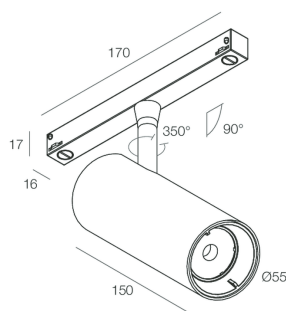

FORTY8 TRACK

108538.01

novalux
ITALIAN LIGHTING DESIGN SINCE 1948

Features

Use: Indoor
Type of installation: TRACK
Emission: ADJUSTABLE
Optics: SPOT
Beam: 15 -38°
Colour: WHITE
Dimming: DALI
Emergency: NO
H: 150mm
ø: Ø55
Warranty: 5 years
Weight: 0.405kg