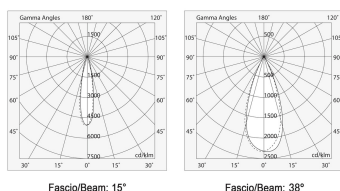

FORTY8 TRACK

108538.01

novalux
ITALIAN LIGHTING DESIGN SINCE 1948

Features

Use: Indoor
Type of installation: TRACK
Emission: ADJUSTABLE
Optics: SPOT
Beam: 15 -38°
Colour: WHITE
Dimming: DALI
Emergency: NO
H: 150mm
ø: Ø55
Warranty: 5 years
Weight: 0.405kg

Tech data

Luminaire input power: 20W
Luminaire luminous flux: 1552lm
IP: 20
Insulation class: III
Supply voltage: 48 Vdc
SELV: Si

Source

Light source: LED
Source power: 19W
Colour temperature: 2700K
CRI: >90
Colour tolerance: 3 Step MacAdam
LED lifespan: 30000h L70 B20

Compliance

CEI EN 60598-1:2015 + A11:2009. IEC 60598-2:2015 2-1

Standards

Photobiological risk: RISK GROUP 1 Certified fixture in RISK GROUP 1 (Low Risk)-The fixture does not pose a hazard due to normal behavioral limitations on exposure - in accordance with CEI EN 62471:2010-01, IEC TR 62778:2014.

[View more product info](#)

Novalux S.r.l. via Marzabotto, 2 40050 Funo di Argelato (BO) Italy
Tel: +39 051 860558 · Fax +39 051 6647859 · Mail: info@novalux.it · VAT number 00536541204 · novalux.com
Company subject to the management and coordination by SLV GmbH

This technical data sheet is owned by Novalux S.r.l., all rights reserved. Novalux S.r.l. reserves the right to make changes without prior notice.