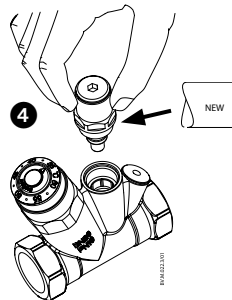

Installation Guide

MTCV VERSION B

	=	
		□ 14 mm
		□ 20 mm
		⬡ 12 mm

Installation Guide MTCV VERSION B

T (BI METAL)