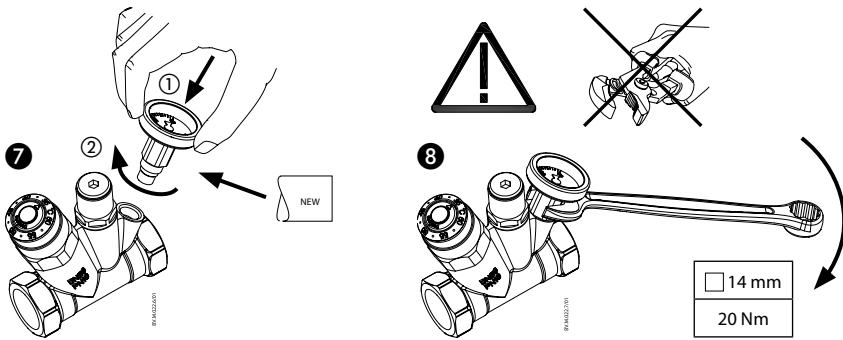

Installation Guide

MTCV VERSION B

	=	
		□ 14 mm
		□ 20 mm
		⬡ 12 mm

Installation Guide MTCV VERSION B

T (BI METAL)