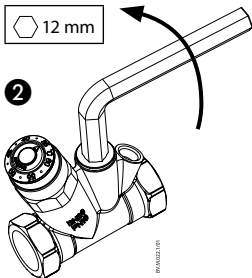

Installation Guide

MTCV VERSION B

	=	
		□ 14 mm
		□ 20 mm
		⬡ 12 mm

Installation Guide MTCV VERSION B

T (BI METAL)