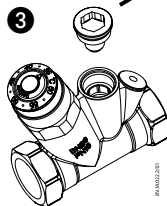

Installation Guide

MTCV VERSION B

	=	
		□ 14 mm
		□ 20 mm
		⬡ 12 mm

Installation Guide MTCV VERSION B

T (BI METAL)