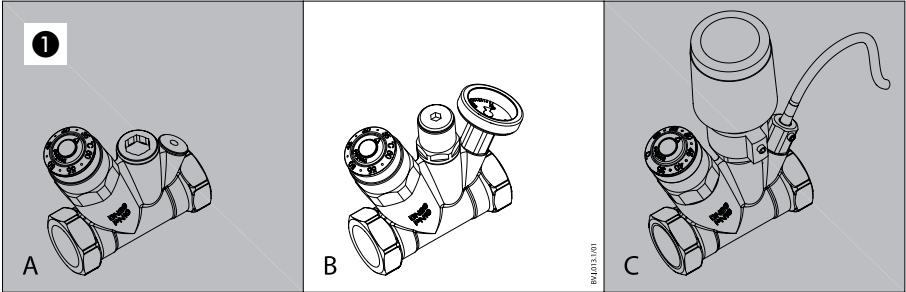

Installation Guide

MTCV VERSION B

	=	
		□ 14 mm
		□ 20 mm
		⬡ 12 mm

Installation Guide MTCV VERSION B

T (BI METAL)