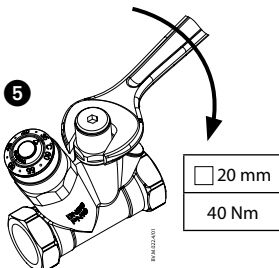

Installation Guide

MTCV VERSION B

	=	
		□ 14 mm
		□ 20 mm
		⬡ 12 mm

Installation Guide MTCV VERSION B

T (BI METAL)