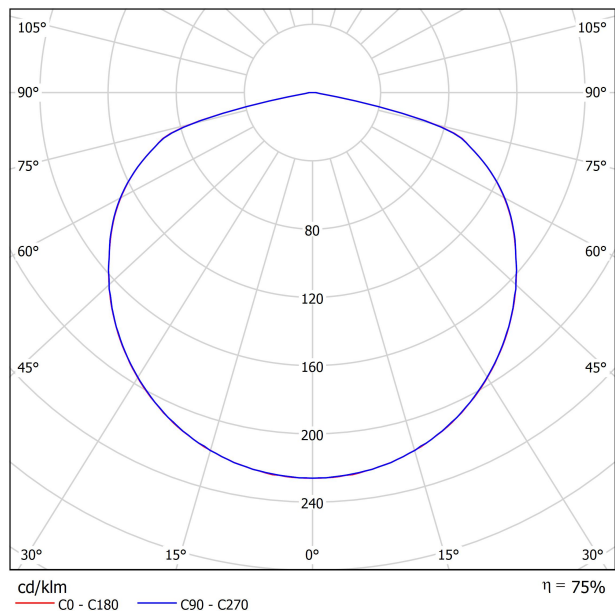

DIAGRAMME POLAIRE

DIAGRAMME CONIQUE

1.0	4.60 4.58	E(0°) 166 E(C90) 66.5° 5 E(C0) 66.4° 5
2.0	9.20 9.16	E(0°) 42 E(C90) 66.5° 1 E(C0) 66.4° 1
3.0	13.80 13.73	E(0°) 18 E(C90) 66.5° 1 E(C0) 66.4° 1
4.0	18.40 18.31	E(0°) 10 E(C90) 66.5° 0 E(C0) 66.4° 0
5.0	23.00 22.89	E(0°) 7 E(C90) 66.5° 0 E(C0) 66.4° 0

Distance [m] Cone Diameter [m] Illuminance [lx]

— C0 - C180 (Half-value Angle: 132.8°)

— C90 - C270 (Half-value Angle: 133.0°)

PRODUCT	
Model	Cord Accessory
Reference	0223-00-00 N
Colour	N ■ RAL9005
Category	Accessories