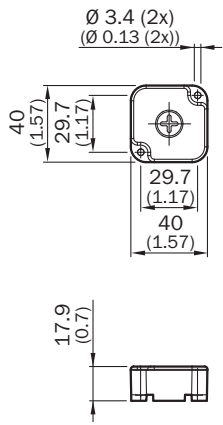

Dimensional drawing (Dimensions in mm (inch))