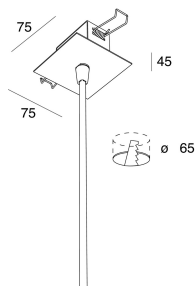

P-30 PCB

105891.02

novalux
ITALIAN LIGHTING DESIGN SINCE 1948

P-30: ROSONE LATER. ALIM L=1200 3P NERO

103320.02

P-30: ROSONE CARTON. ALIM L=1200 3P BIA

103319.01

Novalux S.r.l. via Marzabotto, 2 40050 Funo di Argelato (BO) Italy
Tel: +39 051 860558 · Fax +39 051 6647859 · Mail: info@novalux.it · VAT number 00536541204 · novalux.com
Company subject to the management and coordination by SLV GmbH

This technical data sheet is owned by Novalux S.r.l., all rights reserved. Novalux S.r.l. reserves the right to make changes without prior notice.