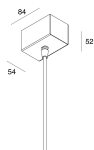

P-30 PCB

105891.02

novalux
ITALIAN LIGHTING DESIGN SINCE 1948

P-30: ROSONE LATER. ALIM L=1200 3P NERO

103320.02