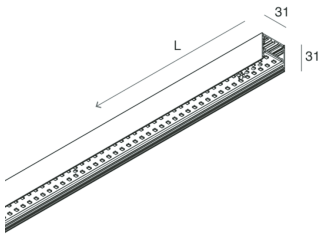

P-30 PCB

105891.02

novalux
ITALIAN LIGHTING DESIGN SINCE 1948

Features

Use: Indoor
Type of installation: SUSPENDED, CEILING MOUNTED
Emission: DIRECT
Optics: OPAL
Colour: BLACK
Dimming: ON/OFF
Emergency: NO
L: 800mm
A: 31mm
H: 31mm
Made in: ITALY
Warranty: 5 years