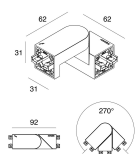

P-30: SNODO NO CAVI NERO

105854.02