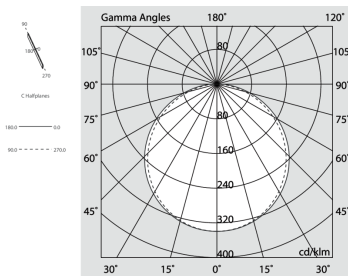

P-30 PCB

105891.02

novalux
ITALIAN LIGHTING DESIGN SINCE 1948

Features

Use: Indoor
Type of installation: SUSPENDED, CEILING MOUNTED
Emission: DIRECT
Optics: OPAL
Colour: BLACK
Dimming: ON/OFF
Emergency: NO
L: 800mm
A: 31mm
H: 31mm
Made in: ITALY
Warranty: 5 years