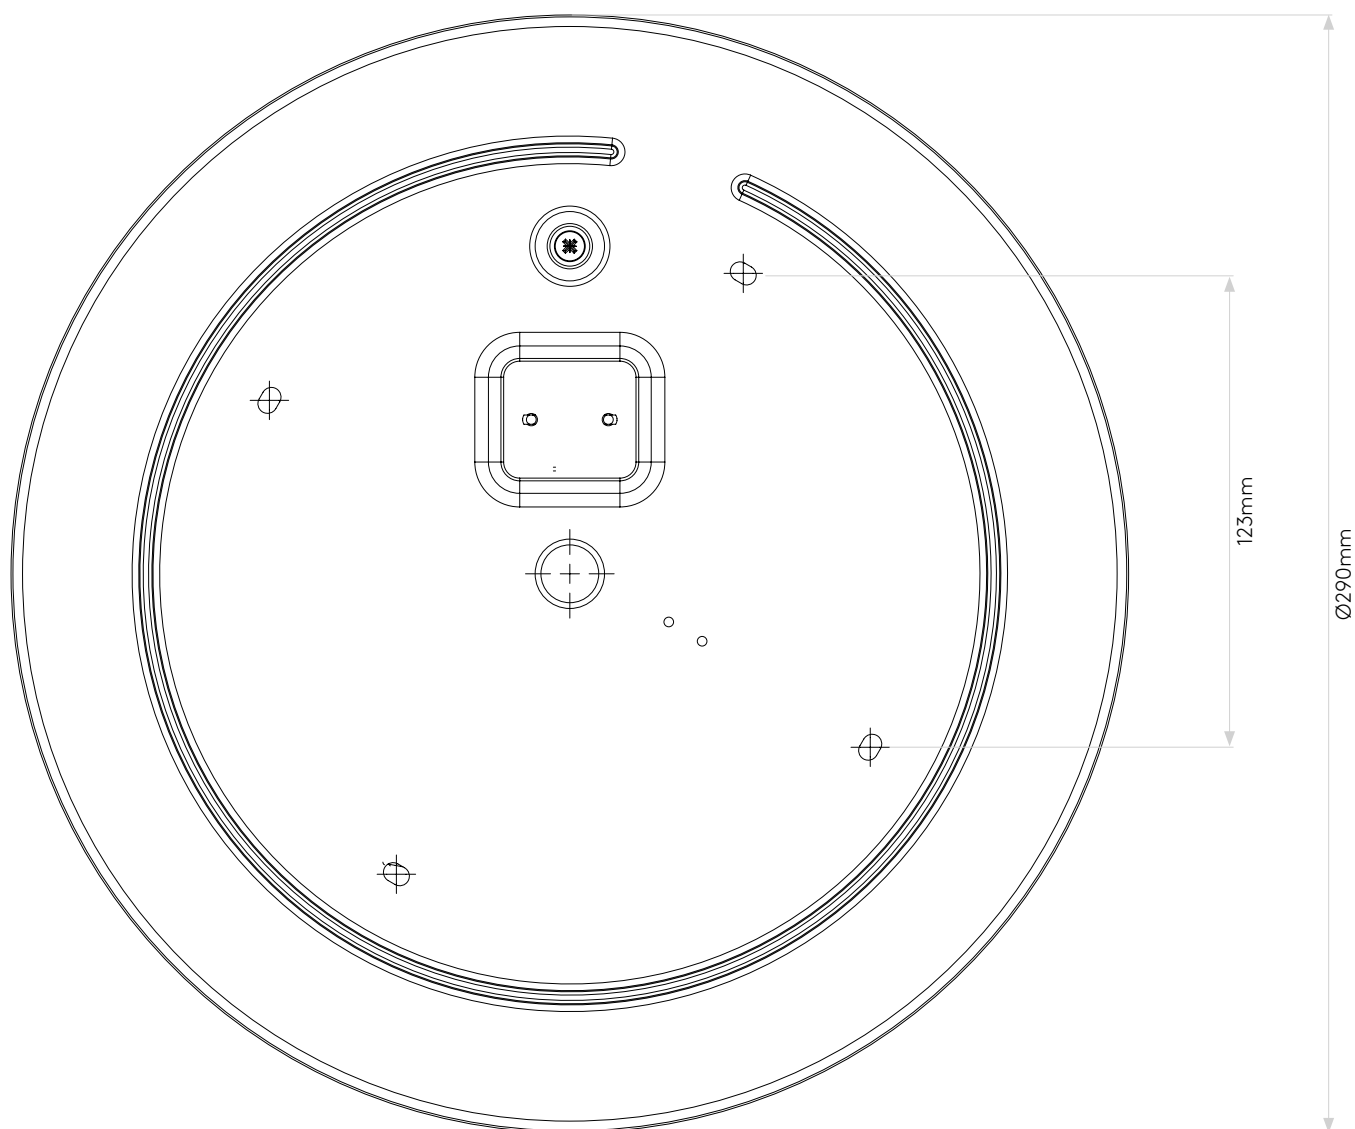

Please note that some dimensions may vary slightly due to manufacturing tolerances, this includes cable entry and fixing holes

Veuillez noter que certaines dimensions peuvent varier légèrement en raison des tolérances de fabrication, y compris l'entrée de câble et les trous de fixation.

Bitte beachten Sie, dass die Maße Fertigungstoleranzen unterliegen und daher in geringem Umfang von der angegebenen Größe abweichen können. Dies gilt auch für Kabeleingänge und Befestigungslöcher.

Si prega notare che possono esserci piccole variazioni in alcune dimensioni dovute alle tolleranze di produzione, queste includono l'ingresso del cavo e i fori di fissaggio.