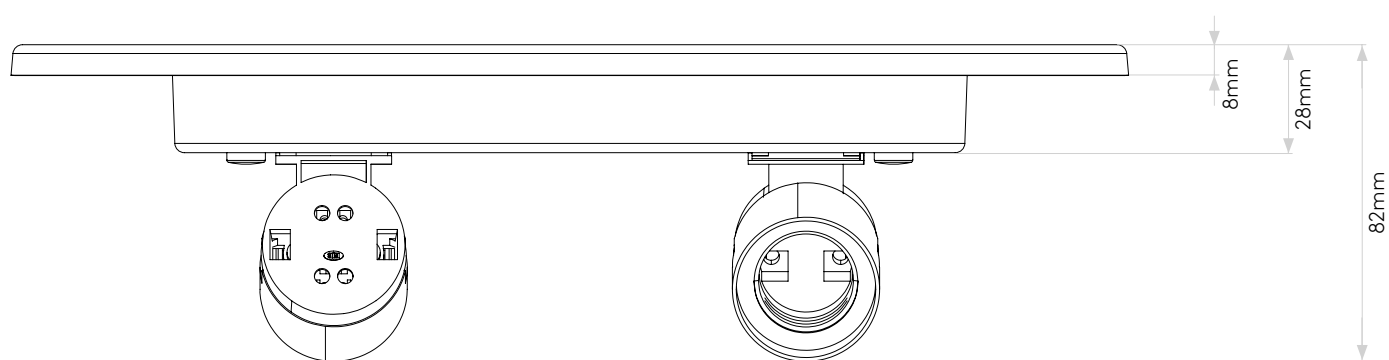

Please note that some dimensions may vary slightly due to manufacturing tolerances, this includes cable entry and fixing holes

Veuillez noter que certaines dimensions peuvent varier légèrement en raison des tolérances de fabrication, y compris l'entrée de câble et les trous de fixation.

Bitte beachten Sie, dass die Maße Fertigungstoleranzen unterliegen und daher in geringem Umfang von der angegebenen Größe abweichen können. Dies gilt auch für Kabeleingänge und Befestigungslöcher.

Si prega notare che possono esserci piccole variazioni in alcune dimensioni dovute alle tolleranze di produzione, queste includono l'ingresso del cavo e i fori di fissaggio.