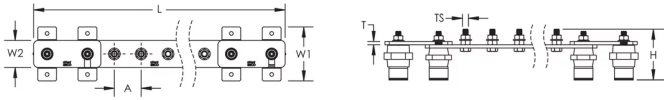

Unit Weight: 5,54-kg

ADDITIONAL PRODUCT DETAILS

Tinned finish is 8 microns according to ASTM B545 Service Class "C" for corrosive environments.

DIAGRAMS

AVERTISSEMENT

Les produits nVent doivent être installés et utilisés conformément aux consignes figurant dans les fiches d'instructions et les documents de formation des produits nVent. Les fiches d'instructions sont disponibles à l'adresse suivante: www.nvent.com et auprès de votre représentant du service client nVent. Une mauvaise installation, une utilisation incorrecte, une application erronée ou toute autre forme de non-respect scrupuleux des instructions et avertissements de nVent peuvent entraîner un dysfonctionnement du produit, des dommages matériels, des lésions corporelles graves et le décès et/ou annuler votre garantie.

Amérique du Nord

+1.800.753.9221

Option 1 – Customer Care

Option 2 – Technical Support

Europe

Netherlands:

+31 800-0200135

France:

+33 800 901 793

Europe

Germany:

800 1890272

Other Countries:

+31 13 5835404