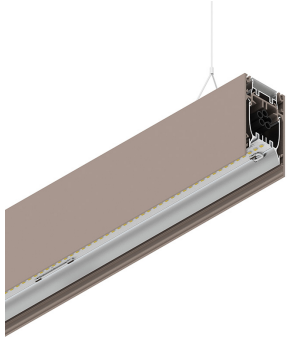

HERO B

108770.21H

novalux
ITALIAN LIGHTING DESIGN SINCE 1948

Features

Use: Indoor
Type of installation: SUSPENDED
Emission: DIRECT/INDIRECT
Colour: CAPPUCCINO
Dimming: PUSH
Emergency: NO
L: 1120mm
A: 53mm
H: 92mm
Made in: ITALY
Warranty: 5 years
Weight: 4kg

Tech data

Luminaire input power: 48.5W
Indirect luminous flux: 2076lm
IP: 40
Insulation class: I
Supply voltage: 220-240V 50/60Hz
SELV: Si

Source

Light source: LED
Source power: 43W
Colour temperature: 2700K
CRI: >90
Colour tolerance: 3 Step MacAdam
LED lifespan: 50000h L80 B20