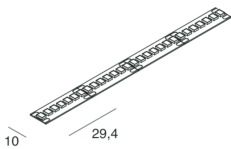

STRIP LED

100935.99

novalux
ITALIAN LIGHTING DESIGN SINCE 1948

Features

Use: Indoor
Dimming: WITH ACCESSORY
Emergency: WITH ACCESSORY
L: 5000mm
A: 10mm
Warranty: 5 years
Weight: 0.155kg

Tech data

Luminous flux in emergency: L min = 30 L max = 130 - 1h: 17% / 3h: 7%
IP: 20
Insulation class: III
Supply voltage: 24 Vdc
Energy efficiency class: E
SELV: No

Source

Light source: LED
Source power: 19.2W/m
Source luminous flux: 2452lm
Colour temperature: 4000K
CRI: >80
LED lifespan: 30000h L70 B20

Compliance

CEI EN 60598-1:2015 + A11:2009. IEC 60598-2:2015 2-1

Standards

Photobiological risk: RISK GROUP 1 Certified fixture in RISK GROUP 1 (Low Risk)-The fixture does not pose a hazard due to normal behavioral limitations on exposure - in accordance with CEI EN 62471:2010-01, IEC TR 62778:2014.

[View more product info](#)

Novalux S.r.l. via Marzabotto, 2 40050 Funo di Argelato (BO) Italy
Tel: +39 051 860558 · Fax +39 051 6647859 · Mail: info@novalux.it · VAT number 00536541204 · novalux.com
Company subject to the management and coordination by SLV GmbH

This technical data sheet is owned by Novalux S.r.l., all rights reserved. Novalux S.r.l. reserves the right to make changes without prior notice.