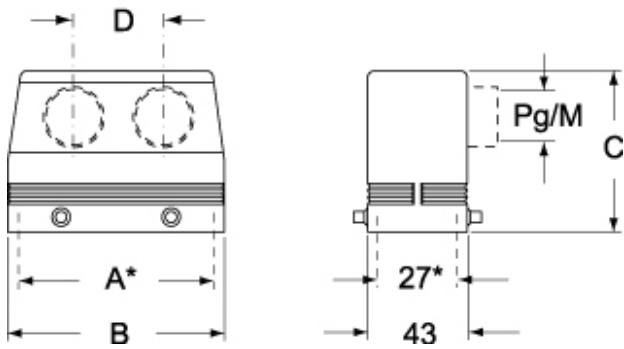

Technical data

IP degree of protection IP65 / IP66 / IP69

Further technical details

Weight	333,00 g
Operating temperature range (min, max)	-40°C...+125°C

Material properties

Colour	RAL 7040 grey
RoHs conformity	Compliant with exemption 6(c): copper alloy containing up to 4% lead by weight
China RoHs - EFUP	50
REACH SVHC substances	Yes Lead
SCIP number	15deaf78-e939-4401-a0b0-e2228ca32a03

Approvals / Standards

Certifications	DNV, BV
UL	ECBT2
cUL	ECBT8

General ordering information

EAN13 code 8015747005982

Packaging Information

Sub-packaging weight	0,33 kg
Sub-packaging description	Plastic packaging
Sub-packaging quantity	1 Pcs
Sub-packaging EAN barcode	8015747005999

Part number

CAF 24.221

Catalogue drawings

CAF - MAF/MFF

Notes

Dimensions shown in mm are not binding and may be changed without notice.
