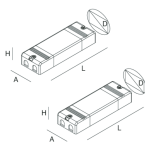

## ELECTRICAL ACCESSORIES

---

HALOS SPOT: COPPIA ALIM. ON/OFF REM.

**109713.99**

---

HALOS SPOT: COPPIA ALIM. DALI/PUSH REM.

**109714.99**

---