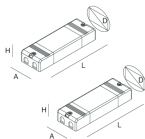

## ELECTRICAL ACCESSORIES

---

HALOS SPOT: COPPIA ALIM. ON/OFF REM.

**109713.99**

---

HALOS SPOT: COPPIA ALIM. DALI/PUSH REM.

**109714.99**

---