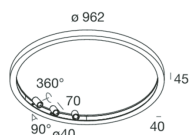

## Features

Use: Indoor  
Type of installation: SUSPENDED, CEILING MOUNTED  
Emission: INTERNAL  
Optics: OPALE/SPOT  
Beam: 20°  
Colour: GOLD  
Dimming: WITH ACCESSORY  
Emergency: NO  
L: Ø 962mm  
A: 40mm  
H: 45mm  
Made in: ITALY  
Warranty: 5 years  
Weight: 6.8kg