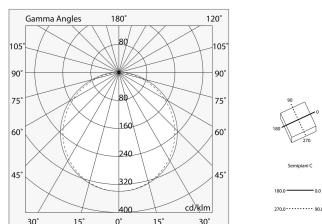

P-30 READY

103345.01

novalux
ITALIAN LIGHTING DESIGN SINCE 1948

Features

Use: Indoor
Type of installation: WALL, CEILING MOUNTED
Emission: DIRECT
Optics: OPAL
Colour: WHITE
Dimming: ON/OFF
Emergency: NO
L: 1630mm
A: 830mm
H: 31mm
Made in: ITALY
Warranty: 5 years
Weight: 8kg

Tech data

Luminaire input power: 56W
Luminaire luminous flux: 6012lm
IP: 40
Insulation class: I
Supply voltage: 220-240V 50/60Hz
SELV: Si

Source

Light source: LED
Source power: 48W
Source luminous flux: 8904lm
Colour temperature: 3000K
CRI: >90
Colour tolerance: 3 Step MacAdam
LED lifespan: 50000h L80 B20

Compliance

CEI EN 60598-1:2015 + A11:2009. IEC 60598-2:2015 2-1

Standards

Photobiological risk: RISK GROUP 0 Certified fixture in EXEMPT GROUP, in accordance with CEI EN 62471:2010-01, IEC TR 62778:2014.

[View more product info](#)

Novalux S.r.l. via Marzabotto, 2 40050 Funo di Argelato (BO) Italy
Tel: +39 051 860558 · Fax +39 051 6647859 · Mail: info@novalux.it · VAT number 00536541204 · novalux.com
Company subject to the management and coordination by SLV GmbH

This technical data sheet is owned by Novalux S.r.l., all rights reserved. Novalux S.r.l. reserves the right to make changes without prior notice.