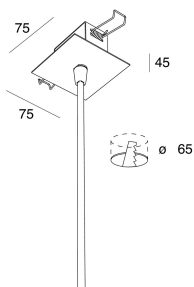

P-30 READY

103345.01

novalux
ITALIAN LIGHTING DESIGN SINCE 1948

MOUNTING ACCESSORIES

P-30: ROSONE CARTON. ALIM L=1200 3P BIA

103319.01

P-30: ROSONE LATER. ALIM L=1200 3P BIA

103320.01

Novalux S.r.l. via Marzabotto, 2 40050 Funo di Argelato (BO) Italy
Tel: +39 051 860558 · Fax +39 051 6647859 · Mail: info@novalux.it · VAT number 00536541204 · novalux.com
Company subject to the management and coordination by SLV GmbH

This technical data sheet is owned by Novalux S.r.l., all rights reserved. Novalux S.r.l. reserves the right to make changes without prior notice.