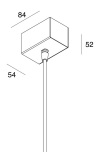

## MOUNTING ACCESSORIES

---

P-30: ROSONE CARTON. ALIM L=1200 3P BIA

**103319.01**

---

P-30: ROSONE LATER. ALIM L=1200 3P BIA

**103320.01**

---