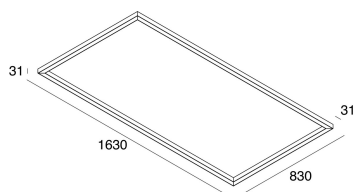

P-30 READY

103345.01

novalux
ITALIAN LIGHTING DESIGN SINCE 1948

Features

Use: Indoor
Type of installation: WALL, CEILING MOUNTED
Emission: DIRECT
Optics: OPAL
Colour: WHITE
Dimming: ON/OFF
Emergency: NO
L: 1630mm
A: 830mm
H: 31mm
Made in: ITALY
Warranty: 5 years
Weight: 8kg

Tech data

Luminaire input power: 56W
Luminaire luminous flux: 6012lm
IP: 40
Insulation class: I
Supply voltage: 220-240V 50/60Hz
SELV: Si

Source

Light source: LED
Source power: 48W
Source luminous flux: 8904lm
Colour temperature: 3000K
CRI: >90
Colour tolerance: 3 Step MacAdam
LED lifespan: 50000h L80 B20

Compliance

CEI EN 60598-1:2015 + A11:2009. IEC 60598-2:2015 2-1

Standards

Photobiological risk: RISK GROUP 0 Certified fixture in EXEMPT GROUP, in accordance with CEI EN 62471:2010-01, IEC TR 62778:2014.

[View more product info](#)

Novalux S.r.l. via Marzabotto, 2 40050 Funo di Argelato (BO) Italy
Tel: +39 051 860558 · Fax +39 051 6647859 · Mail: info@novalux.it · VAT number 00536541204 · novalux.com
Company subject to the management and coordination by SLV GmbH

This technical data sheet is owned by Novalux S.r.l., all rights reserved. Novalux S.r.l. reserves the right to make changes without prior notice.