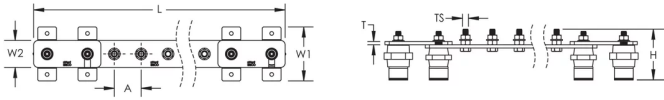

Unit Weight: 4,21-kg

ADDITIONAL PRODUCT DETAILS

Tinned finish is 8 microns according to ASTM B545 Service Class "C" for corrosive environments.

DIAGRAMS

AVERTISSEMENT

Les produits nVent doivent être installés et utilisés conformément aux consignes figurant dans les fiches d'instructions et les documents de formation des produits nVent. Les fiches d'instructions sont disponibles à l'adresse suivante: www.nvent.com et auprès de votre représentant du service client nVent. Une mauvaise installation, une utilisation incorrecte, une application erronée ou toute autre forme de non-respect scrupuleux des instructions et avertissements de nVent peuvent entraîner un dysfonctionnement du produit, des dommages matériels, des lésions corporelles graves et le décès et/ou annuler votre garantie.

Amérique du Nord

+1.800.753.9221

Option 1 – Customer Care

Option 2 – Technical Support

Europe

Netherlands:

+31 800-0200135

France:

+33 800 901 793

Europe

Germany:

800 1890272

Other Countries:

+31 13 5835404