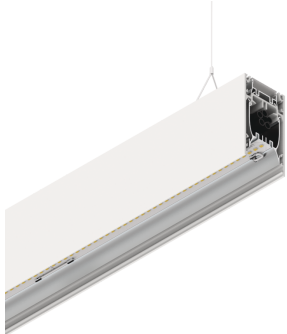

HERO B

108743.01H + 108907.99

novalux
ITALIAN LIGHTING DESIGN SINCE 1948

Features

Use: Indoor
Type of installation: SUSPENDED
Emission: DIRECT/INDIRECT
Optics: OPAL
Colour: WHITE
Dimming: DALI
Emergency: NO
L: 2800mm
A: 53mm
H: 92mm
Made in: ITALY
Warranty: 5 years
Weight: 10kg