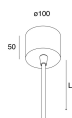

Features

Use: Indoor
 Type of installation: RECESSED INTO PLASTERBOARD
 Emission: DIRECT
 Optics: OPAL
 Dimming: PUSH, DALI
 Emergency: NO
 L: 1200mm
 A: 1200mm
 H: 90mm
 D: 1225mm
 Made in: ITALY
 Warranty: 5 years
 Weight: 18.8kg

[View more product info](#)

MOUNTING ACCESSORIES

ROTO: ALIMENTAZIONE L1200 5P. BIA.

104424.01

ROTO: ALIMENTAZIONE L3000 5P. BIA.

104426.01

ROTO: D=1200 KIT 4 SOSP. L3000

104429.99