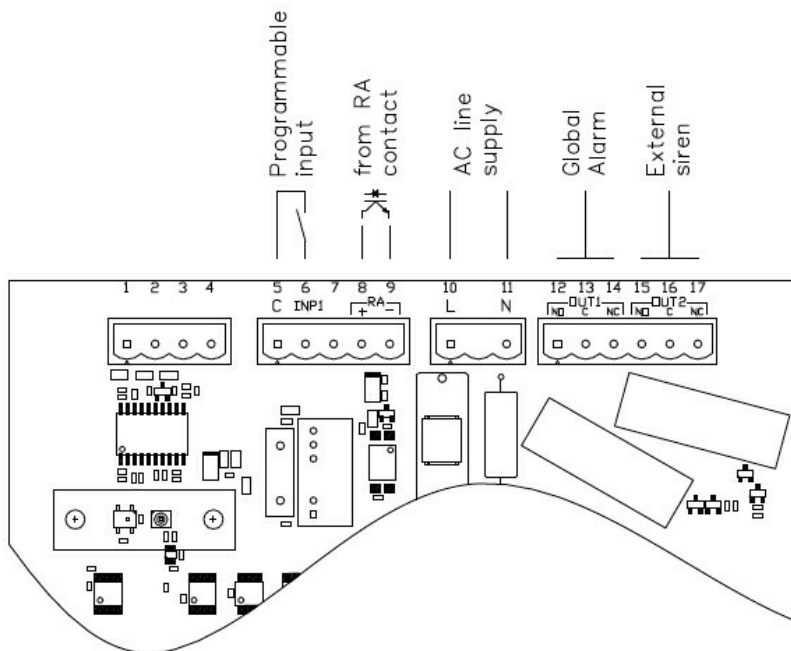

Ambient conditions

Temperature	Operating temperature	min	°C	-25
		max	°C	+50
	Storage temperature	min	°C	-30
		max	°C	+80
Relative humidity			%	<80% (IEC/EN 60068-2-78)

Housing

Execution		Wall mounting
Material		ABS
Degree of protection		IP40
Dimensions (W x H x D)	mm	175 x 210 x 98.5
Weight	g	1100g (without battery)

Dimensions

Wiring diagrams

Certifications and compliance

Compliance

IEC/EN 61000-6-2

IEC/EN 61000-6-3

IEC/EN 61010-1

REMOTE ALARM PANEL WITH LED, BUZZER, PUSHBUTTON TO SILENCE THE SIREN AND TEST THE LEDS. IT SUPPORTS UP TO 2 FIRE PUMP CONTROLLERS