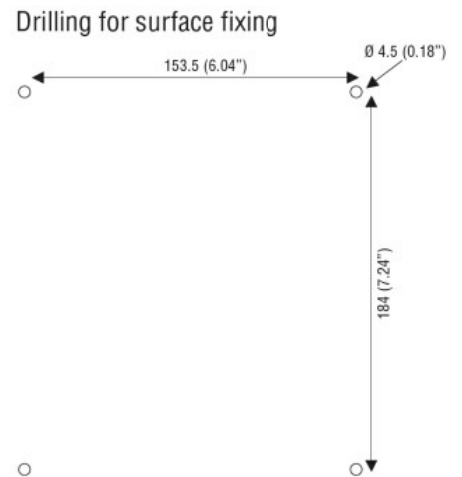

Wiring diagrams

Certifications and compliance

Compliance

IEC/EN 61000-6-2

IEC/EN 61000-6-3

IEC/EN 61010-1