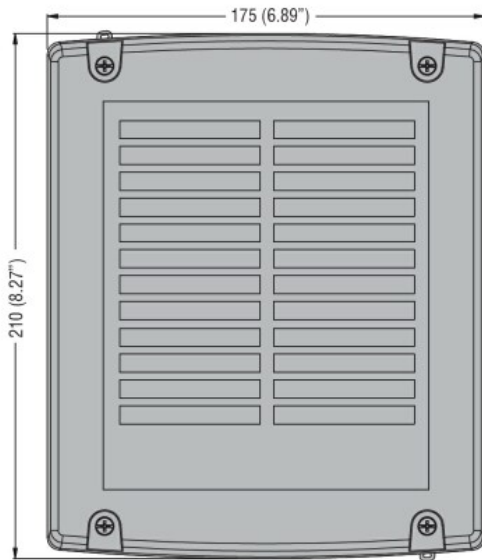

Wiring diagrams

Certifications and compliance

Compliance

IEC/EN 61000-6-2

IEC/EN 61000-6-3

IEC/EN 61010-1