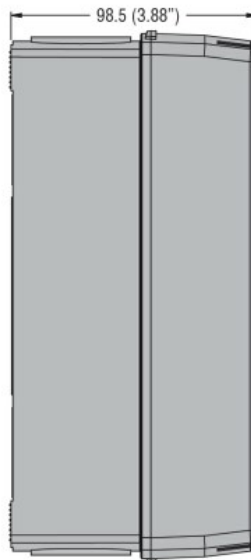

Wiring diagrams

Certifications and compliance

Compliance

IEC/EN 61000-6-2

IEC/EN 61000-6-3

IEC/EN 61010-1