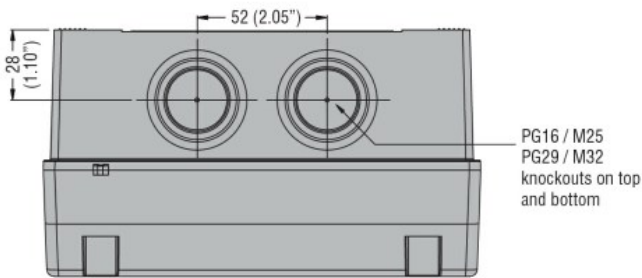

Wiring diagrams

Certifications and compliance

Compliance

IEC/EN 61000-6-2

IEC/EN 61000-6-3

IEC/EN 61010-1