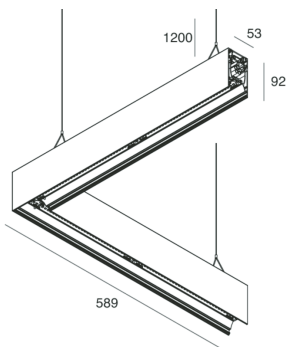

## Features

Use: Indoor  
Type of installation: SUSPENDED  
Emission: DIRECT/INDIRECT  
Colour: CAPPUCCINO  
Dimming: DALI  
Emergency: NO  
L: 589x589mm  
A: 53mm  
H: 92mm  
Made in: ITALY  
Warranty: 5 years  
Weight: 3.3kg