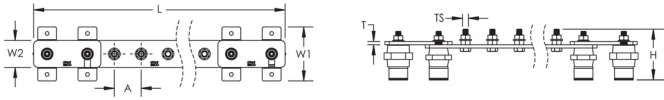

Unit Weight: 4,61-kg

ADDITIONAL PRODUCT DETAILS

Tinned finish is 8 microns according to ASTM B545 Service Class "C" for corrosive environments.

DIAGRAMS

AVERTISSEMENT

Les produits nVent doivent être installés et utilisés conformément aux consignes figurant dans les fiches d'instructions et les documents de formation des produits nVent. Les fiches d'instructions sont disponibles à l'adresse suivante: www.nvent.com et auprès de votre représentant du service client nVent. Une mauvaise installation, une utilisation incorrecte, une application erronée ou toute autre forme de non-respect scrupuleux des instructions et avertissements de nVent peuvent entraîner un dysfonctionnement du produit, des dommages matériels, des lésions corporelles graves et le décès et/ou annuler votre garantie.

Amérique du Nord

+1.800.753.9221

Option 1 – Customer Care

Option 2 – Technical Support

Europe

Netherlands:

+31 800-0200135

France:

+33 800 901 793

Europe

Germany:

800 1890272

Other Countries:

+31 13 5835404