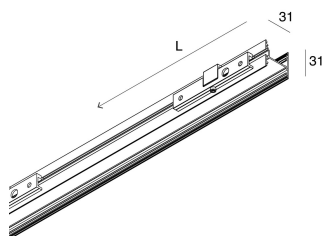

Novalux S.r.l. via Marzabotto, 2 40050 Funo di Argelato (BO) Italy
Tel: +39 051 860558 · Fax +39 051 6647859 · Mail: info@novalux.it · VAT number 00536541204 · novalux.com
Company subject to the management and coordination by SLV GmbH

This technical data sheet is owned by Novalux S.r.l., all rights reserved. Novalux S.r.l. reserves the right to make changes without prior notice.