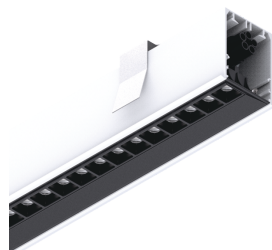

HERO C

108843.01H

novalux

ITALIAN LIGHTING DESIGN SINCE 1948

Features

Use: Indoor
Type of installation: RECESSED INTO PLASTERBOARD
Emission: DIRECT
Optics: MICRO OPTICS
Colour: WHITE
Dimming: PUSH, DALI
Emergency: NO
L: 868mm
A: 61mm
H: 68mm
Made in: ITALY
Warranty: 5 years