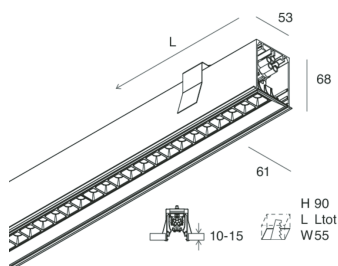

HERO C

108843.01H

novalux

ITALIAN LIGHTING DESIGN SINCE 1948

Features

Use: Indoor
Type of installation: RECESSED INTO PLASTERBOARD
Emission: DIRECT
Optics: MICRO OPTICS
Colour: WHITE
Dimming: PUSH, DALI
Emergency: NO
L: 868mm
A: 61mm
H: 68mm
Made in: ITALY
Warranty: 5 years