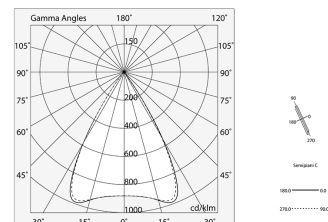

HERO C

108843.01H

novalux

ITALIAN LIGHTING DESIGN SINCE 1948

Features

Use: Indoor
Type of installation: RECESSED INTO PLASTERBOARD
Emission: DIRECT
Optics: MICRO OPTICS
Colour: WHITE
Dimming: PUSH, DALI
Emergency: NO
L: 868mm
A: 61mm
H: 68mm
Made in: ITALY
Warranty: 5 years