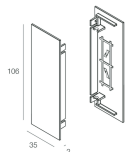

[View more product info](#)

RECTA

111416.02

novalux
ITALIAN LIGHTING DESIGN SINCE 1948

COMPLETION ACCESSORIES

RECTA: COPPIA TESTATE NE

111428.02

Novalux S.r.l. via Marzabotto, 2 40050 Funo di Argelato (BO) Italy
Tel: +39 051 860558 · Fax +39 051 6647859 · Mail: info@novalux.it · VAT number 00536541204 · novalux.com
Company subject to the management and coordination by SLV GmbH