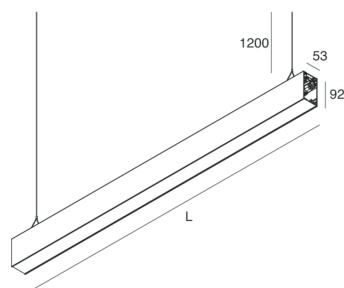

### Features

Use: Indoor  
Type of installation: SUSPENDED  
Emission: INDIRECT  
Optics: OPAL  
Colour: WHITE  
Dimming: PUSH  
Emergency: NO  
L: 1120mm  
A: 53mm  
H: 92mm  
Made in: ITALY  
Warranty: 5 years  
Weight: 4kg