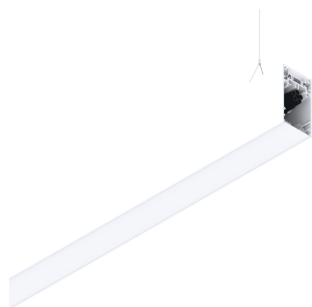

### Features

Use: Indoor  
Type of installation: SUSPENDED  
Emission: INDIRECT  
Optics: OPAL  
Colour: WHITE  
Dimming: PUSH  
Emergency: NO  
L: 1120mm  
A: 53mm  
H: 92mm  
Made in: ITALY  
Warranty: 5 years  
Weight: 4kg

### Tech data

Luminaire input power: 20W  
Luminaire luminous flux: 2226lm  
IP: 40  
Insulation class: I  
Supply voltage: 220-240V 50/60Hz  
SELV: Si