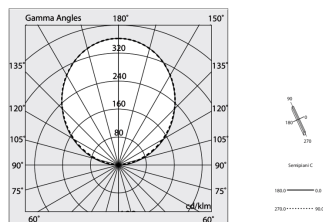

### Features

Use: Indoor  
Type of installation: SUSPENDED  
Emission: INDIRECT  
Optics: OPAL  
Colour: WHITE  
Dimming: PUSH  
Emergency: NO  
L: 1120mm  
A: 53mm  
H: 92mm  
Made in: ITALY  
Warranty: 5 years  
Weight: 4kg