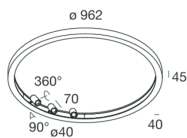

HALOS SPOT

109710.20

novalux
ITALIAN LIGHTING DESIGN SINCE 1948

Features

Use: Indoor
Type of installation: SUSPENDED, CEILING MOUNTED
Emission: INTERNAL
Optics: OPALE/SPOT
Beam: 40°
Colour: CAFFE
Dimming: WITH ACCESSORY
Emergency: NO
L: Ø 962mm
A: 40mm
H: 45mm
Made in: ITALY
Warranty: 5 years
Weight: 6.8kg