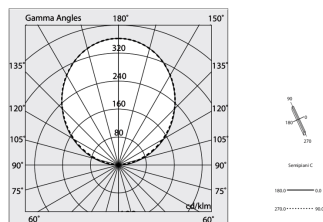

HERO B

1087B6.01H

novalux

ITALIAN LIGHTING DESIGN SINCE 1948

Features

Use: Indoor
Type of installation: SUSPENDED
Emission: INDIRECT
Optics: OPAL
Colour: WHITE
Dimming: DALI
Emergency: NO
L: 1120mm
A: 53mm
H: 92mm
Made in: ITALY
Warranty: 5 years
Weight: 4kg

Tech data

Luminaire input power: 20W
Luminaire luminous flux: 2076lm
IP: 40
Insulation class: I
Supply voltage: 220-240V 50/60Hz
SELV: Si

Source

Light source: LED
Source power: 18W
Colour temperature: 2700K
CRI: >90
Colour tolerance: 3 Step MacAdam
LED lifespan: 50000h L80 B20