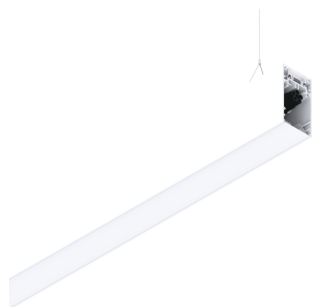

HERO B

1087B6.01H

novalux

ITALIAN LIGHTING DESIGN SINCE 1948

Features

Use: Indoor
Type of installation: SUSPENDED
Emission: INDIRECT
Optics: OPAL
Colour: WHITE
Dimming: DALI
Emergency: NO
L: 1120mm
A: 53mm
H: 92mm
Made in: ITALY
Warranty: 5 years
Weight: 4kg

Tech data

Luminaire input power: 20W
Luminaire luminous flux: 2076lm
IP: 40
Insulation class: I
Supply voltage: 220-240V 50/60Hz
SELV: Si

Source

Light source: LED
Source power: 18W
Colour temperature: 2700K
CRI: >90
Colour tolerance: 3 Step MacAdam
LED lifespan: 50000h L80 B20