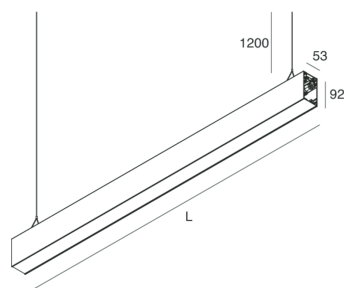

HERO B

1087B6.01H

novalux

ITALIAN LIGHTING DESIGN SINCE 1948

Features

Use: Indoor
Type of installation: SUSPENDED
Emission: INDIRECT
Optics: OPAL
Colour: WHITE
Dimming: DALI
Emergency: NO
L: 1120mm
A: 53mm
H: 92mm
Made in: ITALY
Warranty: 5 years
Weight: 4kg

Tech data

Luminaire input power: 20W
Luminaire luminous flux: 2076lm
IP: 40
Insulation class: I
Supply voltage: 220-240V 50/60Hz
SELV: Si

Source

Light source: LED
Source power: 18W
Colour temperature: 2700K
CRI: >90
Colour tolerance: 3 Step MacAdam
LED lifespan: 50000h L80 B20