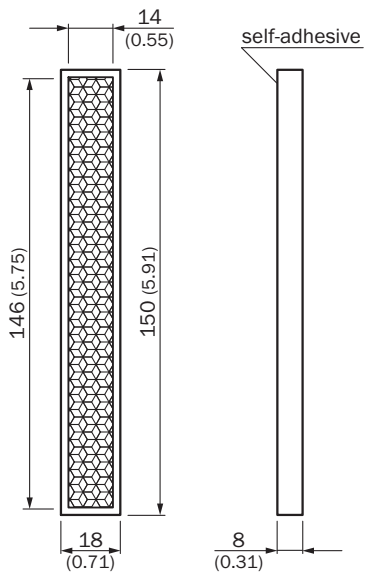

## Detailed technical data

### Technical specifications

<b>Accessory group</b>	Reflectors
<b>Accessory family</b>	Angular
<b>Description</b>	Rectangular, self-adhesive
<b>Mounting system type</b>	Self-adhesive
<b>Ambient operating temperature</b>	-20 °C ... +65 °C
<b>Dimensions</b>	18 mm x 150 mm
<b>Reflective area</b>	14 mm x 146 mm
<b>Material</b>	PMMA/ABS

Dimensional drawing (Dimensions in mm (inch))