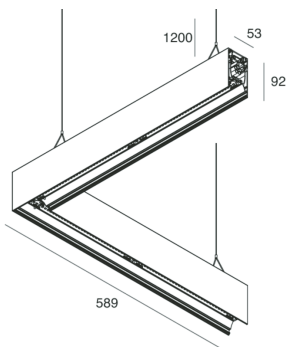

## Features

Use: Indoor  
Type of installation: SUSPENDED  
Emission: DIRECT/INDIRECT  
Colour: BLACK  
Dimming: DALI  
Emergency: NO  
L: 589x589mm  
A: 53mm  
H: 92mm  
Made in: ITALY  
Warranty: 5 years  
Weight: 3.3kg