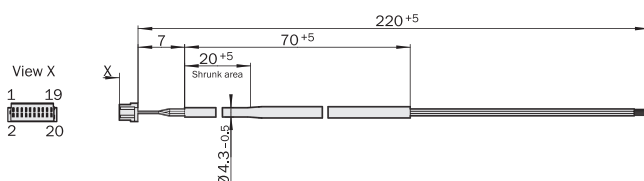

Detailed technical data

Technical specifications

Connection type head A	Female connector, stranded wire, 14-pin, straight
Connection type head B	Flying leads
Cable	0.2 m, 14-wire
Conductor cross section	0.15 mm ²
Shielding	Unshielded
Signal type	Incremental

Dimensional drawing (Dimensions in mm (inch))

PIN	Signal	Color
1	Z	Violet
2	Z-	Yellow
3	A	White
4	A-	Brown
5	B	Pink
6	B-	Black
7	R	White/green
8	R-	White/pink
9	S	White/yellow
10	S-	White/blue
11	T	White/grey
12	T-	White/red
13	U _S	Red
14	GND	Blue
15	U _S	-
16	GND	-
17	N.c.	-
18	SET	-
19	SDA	-
20	SCL	-