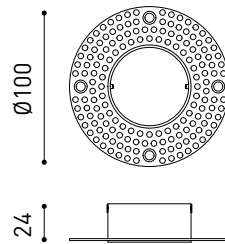

MANDATORY FOR INSTALLATION

	PRODUCT
Model	Alaska Big Trimless accessory
Reference	A4261000
Category	Accessories