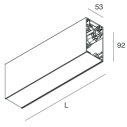

HERO B

1087C8.01

novalux
ITALIAN LIGHTING DESIGN SINCE 1948

COMPLETION ACCESSORIES

HERO B: MOD.CIECO 250 BIA

1087A3.01