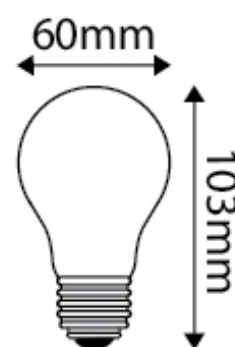

Standard A60 LED Filament 6W E27 2700K 780Lm Mat

TECHNICAL CHARACTERISTICS

Ref.	28633
Base	E27
Watts	6.0000W
Color	Warm white
Kelvin	- 2700 K
Input Voltage Min	220 V AC
Input Voltage Max	240 V AC
Beam angle	360°
Life Span	30000 h
warranty	3 ans
Certifications	CE, RoHS
Width (mm)	60mm
Lumen	780 lm
CRI	>80

3125460286331