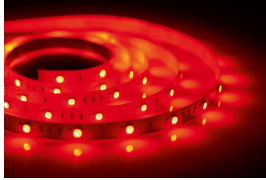

## CHEER LED Strip

CHEER All-in-One LED strip 2m (EU)

**0053254**

### Range Features

- Flexible linear LED strip with tuneable white and RGB colour control in one
- 400lm/m @ 2700 K colour temperature
- Tuneable white between candle light warm white 2200K and active cool white 6500K
- Various RGB colour control functions by remote control
- Easy to install by self-adhesive tape
- Plug & play ready with LED strip, driver, control box, remote control and power supply
- Low maintenance with 20,000 hours LED life expectancy

## PRÉSENTATION DU PRODUIT

Angle de faisceau (°)	120
Certifications	CE
Température de couleur (K)	RGB+W (2200-6500k)
IRC (Ra)	80
Code EAN	5410288532547
Corps	Bande adhésive
Indice de protection IP	IP20
Couleur de lumière	RGB+Tunable White
LOR (%)	100
Montage	Montage en saillie
Numéro de commande	0053254
Durée de vie moyenne (nominale) (h)	20000
Technologie	LED
Tension (V)	220 - 240
Lampe incluse	Integrated LED