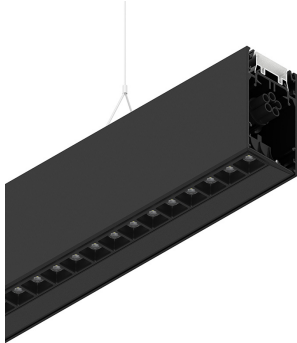

HERO B

108797.02H

novalux
ITALIAN LIGHTING DESIGN SINCE 1948

Features

Use: Indoor
Type of installation: SUSPENDED
Emission: DIRECT/INDIRECT
Optics: MICRO OPTICS
Colour: BLACK
Dimming: PUSH
Emergency: NO
L: 1428mm
A: 53mm
H: 92mm
Made in: ITALY
Warranty: 5 years
Weight: 5kg

Tech data

Luminaire input power: 69W
Luminaire luminous flux: 6323lm
Direct luminous flux: 3556lm
Indirect luminous flux: 2767lm
IP: 40
Insulation class: I
Supply voltage: 220-240V 50/60Hz
UGR: <19
SELV: Si