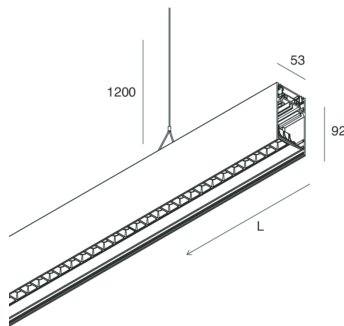

HERO B

108797.02H

novalux
ITALIAN LIGHTING DESIGN SINCE 1948

Features

Use: Indoor
Type of installation: SUSPENDED
Emission: DIRECT/INDIRECT
Optics: MICRO OPTICS
Colour: BLACK
Dimming: PUSH
Emergency: NO
L: 1428mm
A: 53mm
H: 92mm
Made in: ITALY
Warranty: 5 years
Weight: 5kg

Tech data

Luminaire input power: 69W
Luminaire luminous flux: 6323lm
Direct luminous flux: 3556lm
Indirect luminous flux: 2767lm
IP: 40
Insulation class: I
Supply voltage: 220-240V 50/60Hz
UGR: <19
SELV: Si