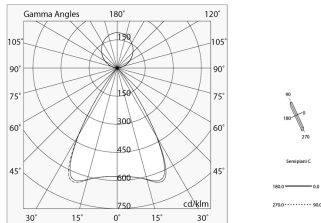

HERO B

108797.02H

novalux
ITALIAN LIGHTING DESIGN SINCE 1948

Features

Use: Indoor
Type of installation: SUSPENDED
Emission: DIRECT/INDIRECT
Optics: MICRO OPTICS
Colour: BLACK
Dimming: PUSH
Emergency: NO
L: 1428mm
A: 53mm
H: 92mm
Made in: ITALY
Warranty: 5 years
Weight: 5kg

Tech data

Luminaire input power: 69W
Luminaire luminous flux: 6323lm
Direct luminous flux: 3556lm
Indirect luminous flux: 2767lm
IP: 40
Insulation class: I
Supply voltage: 220-240V 50/60Hz
UGR: <19
SELV: Si