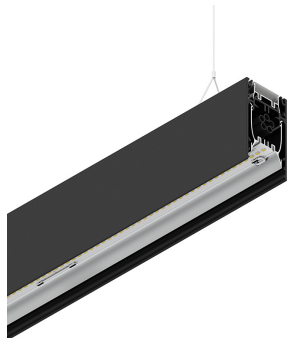

HERO B

108757.02H + 108907.99

novalux
ITALIAN LIGHTING DESIGN SINCE 1948

Features

Use: Indoor
Type of installation: SUSPENDED
Emission: DIRECT/INDIRECT
Optics: OPAL
Colour: BLACK
Dimming: DALI
Emergency: NO
L: 2800mm
A: 53mm
H: 92mm
Made in: ITALY
Warranty: 5 years
Weight: 10kg

Tech data

Luminaire input power: 132.5W
Luminaire luminous flux: 12045lm
Indirect luminous flux: 6678lm
IP: 40
Insulation class: I
Supply voltage: 220-240V 50/60Hz
SELV: Si

Source

Light source: LED
Source power: 113W
Colour temperature: 4000K
CRI: >90
Colour tolerance: 3 Step MacAdam
LED lifespan: 50000h L80 B20