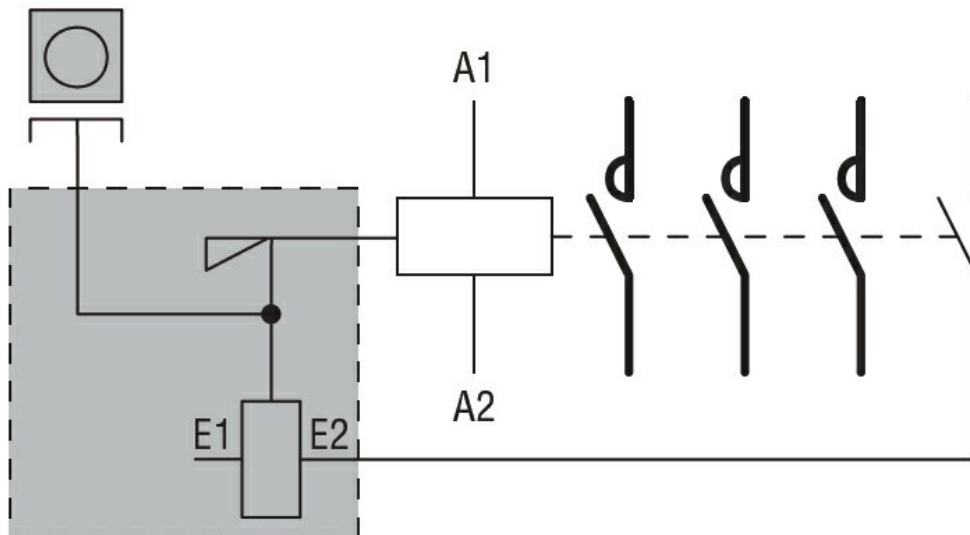

**Dimensions**

**Wiring diagrams**

**Certifications and compliance**

**Compliance**

CSA C22.2 n° 60947-1  
IEC/EN 60947-1  
UL 60947-1

**Certificates**

CSA  
cURus  
EAC

**ETIM classification**

ETIM 8.0

EC002498 -  
Accessories/spare  
parts for low-  
voltage switch  
technology