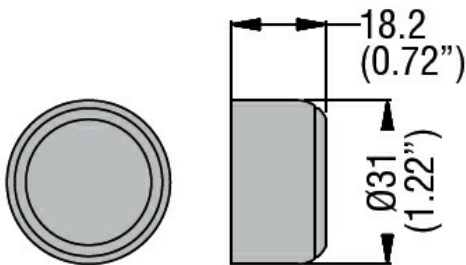

Product designation

Rubber boot for
buttons LPC
B2/3..., LPC
BL2... and LPC
R2...
LPXAU146

Product type designation

General characteristics

Colour

Blue

Mechanical features

Weight

g 9

Dimensions

Certifications and compliance

Compliance

/

Certificates

/

ETIM classification

ETIM 8.0

EC002040 -
Protective cap for
command
devices