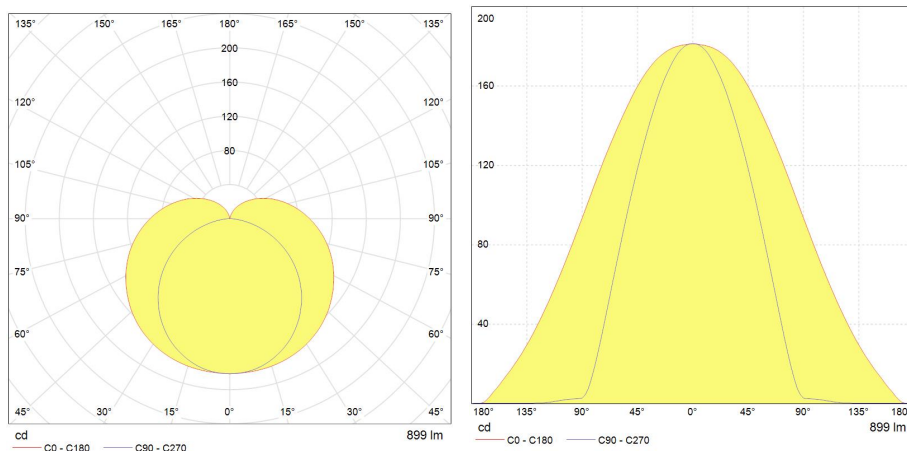

Logistic data

Box quantity	1
Shipment	Standard
Product status	Available

Light distribution

Downloads & Links

[Go to the catalog site (HTTP)](#)

[Datasheet (PDF)](#)

[Installation Guide (PDF)](#)

[Images (HTTP)](#)

[DoC document (PDF)](#)

[Datasheet (HUN) (PDF)](#)

[Datasheet (FR) (PDF)](#)