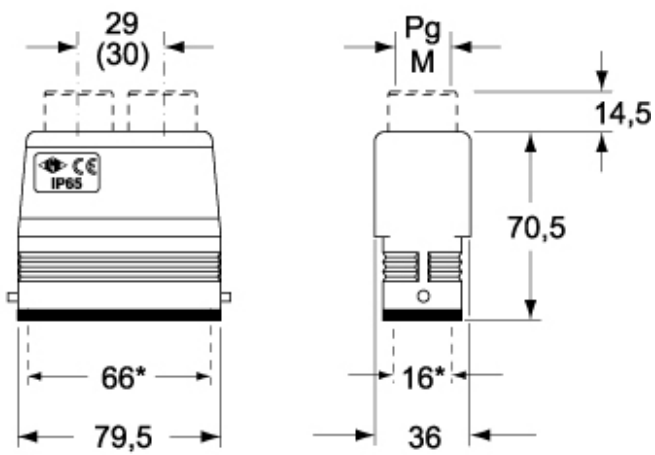

Part number

CAV 10.213

Hood, C-TYPE series, with 4 pegs, Pg13.5 x 2 double top cable entry, size "57.27", high construction

Product description

Product type	Hood
Series	C-TYPE
Closing type	With 4 pegs
Size	Size "57.27"
Cable entry	Double top cable entry Pg13.5 x 2
Specification	High construction

Technical data

IP degree of protection	IP66 (and IP69 DIN 40050 - 9)
--------------------------------	-------------------------------

Further technical details

Weight	185,50 g
Operating temperature range (min, max)	-40°C...+125°C

EAN13 code	8015747009409
-------------------	---------------

Packaging Information

Packaging length	220,00 mm
Packaging height	130,00 mm
Packaging width	240,00 mm
Packaging weight	2,09 kg
Packaging volume	6,86 dm ³
Packaging description	Carton box
Packaging quantity	10 Pcs
Packaging EAN code	8015747192019
Sub-packaging weight	1,05 kg
Sub-packaging description	Plastic packaging
Sub-packaging quantity	5 Pcs
Sub-packaging EAN barcode	8015747009416

Part number

CAV 10.213

Catalogue drawings

CZAV L2 - (MZAV L2) - [MZFV L2]

CAV - MAV - MFV

Notes

Dimensions shown in mm are not binding and may be changed without notice.