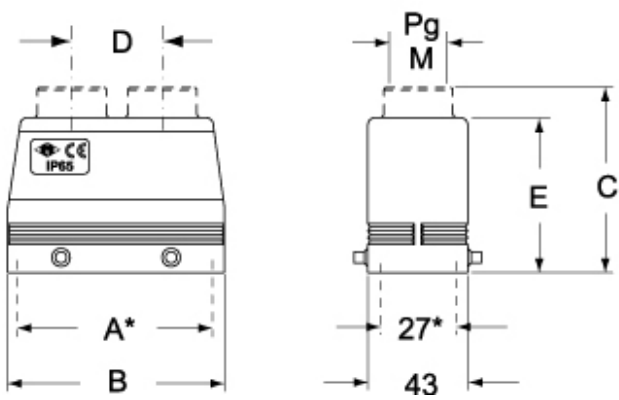

Technical data

IP degree of protection	IP66 (and IP69 DIN 40050 - 9)
--------------------------------	-------------------------------

Further technical details

Weight	185,50 g
Operating temperature range (min, max)	-40°C...+125°C

EAN13 code	8015747009409
-------------------	---------------

Packaging Information

Packaging length	220,00 mm
Packaging height	130,00 mm
Packaging width	240,00 mm
Packaging weight	2,09 kg
Packaging volume	6,86 dm ³
Packaging description	Carton box
Packaging quantity	10 Pcs
Packaging EAN code	8015747192019
Sub-packaging weight	1,05 kg
Sub-packaging description	Plastic packaging
Sub-packaging quantity	5 Pcs
Sub-packaging EAN barcode	8015747009416

Part number

CAV 10.213

Catalogue drawings

CZAV L2 - (MZAV L2) - [MZFV L2]

CAV - MAV - MFV

Notes

Dimensions shown in mm are not binding and may be changed without notice.