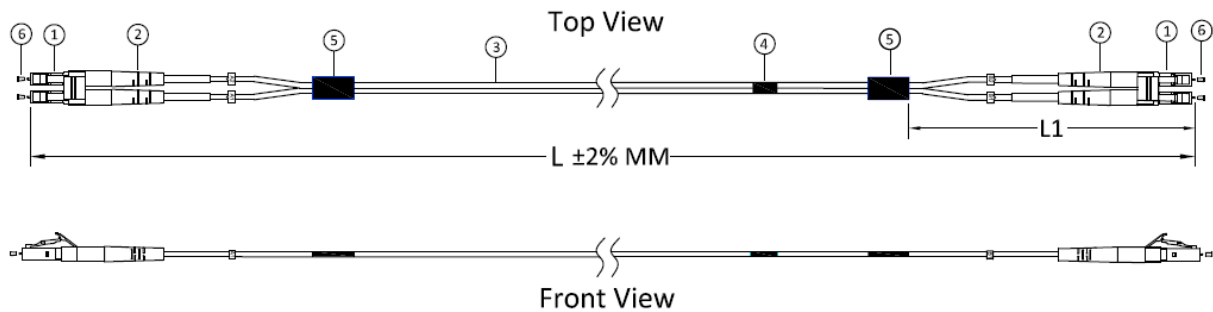

Technical Drawings