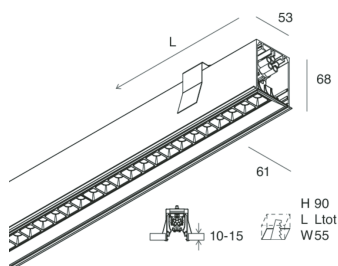

Novalux S.r.l. via Marzabotto, 2 40050 Funo di Argelato (BO) Italy
Tel: +39 051 860558 · Fax +39 051 6647859 · Mail: info@novalux.it · VAT number 00536541204 · novalux.com
Company subject to the management and coordination by SLV GmbH

This technical data sheet is owned by Novalux S.r.l., all rights reserved. Novalux S.r.l. reserves the right to make changes without prior notice.