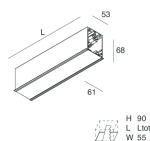

HERO C

108843.01

novalux

ITALIAN LIGHTING DESIGN SINCE 1948

COMPLETION ACCESSORIES

HERO C: MOD.CIECO 250 BIA

108852.01