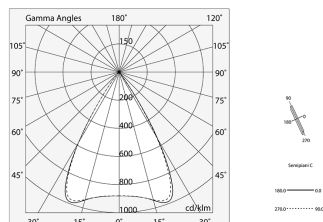

Novalux S.r.l. via Marzabotto, 2 40050 Funo di Argelato (BO) Italy
Tel: +39 051 860558 · Fax +39 051 6647859 · Mail: info@novalux.it · VAT number 00536541204 · novalux.com
Company subject to the management and coordination by SLV GmbH

This technical data sheet is owned by Novalux S.r.l., all rights reserved. Novalux S.r.l. reserves the right to make changes without prior notice.