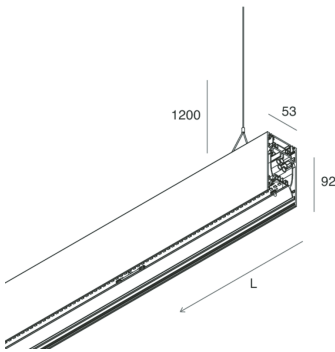

HERO B

108774.21H

novalux
ITALIAN LIGHTING DESIGN SINCE 1948

Features

Use: Indoor
Type of installation: SUSPENDED
Emission: DIRECT/INDIRECT
Colour: CAPPUCCINO
Dimming: PUSH
Emergency: NO
L: 2240mm
A: 53mm
H: 92mm
Made in: ITALY
Warranty: 5 years
Weight: 8kg