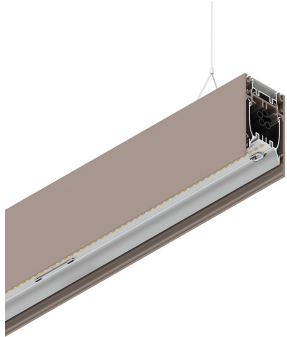

HERO B

108774.21H

novalux
ITALIAN LIGHTING DESIGN SINCE 1948

Features

Use: Indoor
Type of installation: SUSPENDED
Emission: DIRECT/INDIRECT
Colour: CAPPUCCINO
Dimming: PUSH
Emergency: NO
L: 2240mm
A: 53mm
H: 92mm
Made in: ITALY
Warranty: 5 years
Weight: 8kg

Tech data

Luminaire input power: 105.9W
Indirect luminous flux: 4842lm
IP: 40
Insulation class: I
Supply voltage: 220-240V 50/60Hz
SELV: Si

Source

Light source: LED
Source power: 91W
Colour temperature: 2700K
CRI: >90
Colour tolerance: 3 Step MacAdam
LED lifespan: 50000h L80 B20