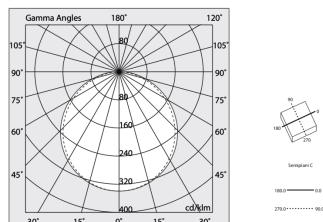

Novalux S.r.l. via Marzabotto, 2 40050 Funo di Argelato (BO) Italy
Tel: +39 051 860558 · Fax +39 051 6647859 · Mail: info@novalux.it · VAT number 00536541204 · novalux.com
Company subject to the management and coordination by SLV GmbH

This technical data sheet is owned by Novalux S.r.l., all rights reserved. Novalux S.r.l. reserves the right to make changes without prior notice.