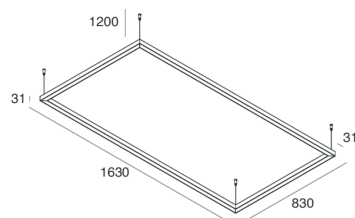

Novalux S.r.l. via Marzabotto, 2 40050 Funo di Argelato (BO) Italy
Tel: +39 051 860558 · Fax +39 051 6647859 · Mail: info@novalux.it · VAT number 00536541204 · novalux.com
Company subject to the management and coordination by SLV GmbH

This technical data sheet is owned by Novalux S.r.l., all rights reserved. Novalux S.r.l. reserves the right to make changes without prior notice.