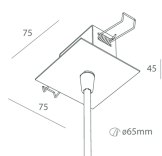

P-30: ROSONE CARTON. ALIM L1200 3P CAFFE

103319.20