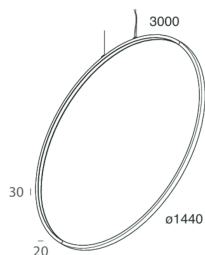

HALOS MINI

107344.02

novalux
ITALIAN LIGHTING DESIGN SINCE 1948

Features

Use: Indoor
Type of installation: SUSPENDED
Emission: INTERNAL
Optics: OPAL
Colour: BLACK
Dimming: WITH ACCESSORY
Emergency: NO
L: Ø1440mm
A: 20mm
H: 30mm
Made in: ITALY
Warranty: 5 years
Weight: 8kg