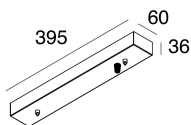

HALOS MINI

107344.02

novalux
ITALIAN LIGHTING DESIGN SINCE 1948

MOUNTING ACCESSORIES

HALOS MINI VERT: ROS. ALIM. REM. BIA

107347.01

HALOS MINI VERT: ROS. ALIM. REM. NERO

107347.02

ELECTRICAL ACCESSORIES

HALOS: 1440 ALIMENTATORE ON-OFF

105109.99

HALOS MINI VERT: ROSONE ON/OFF 482 BIA

107326.01