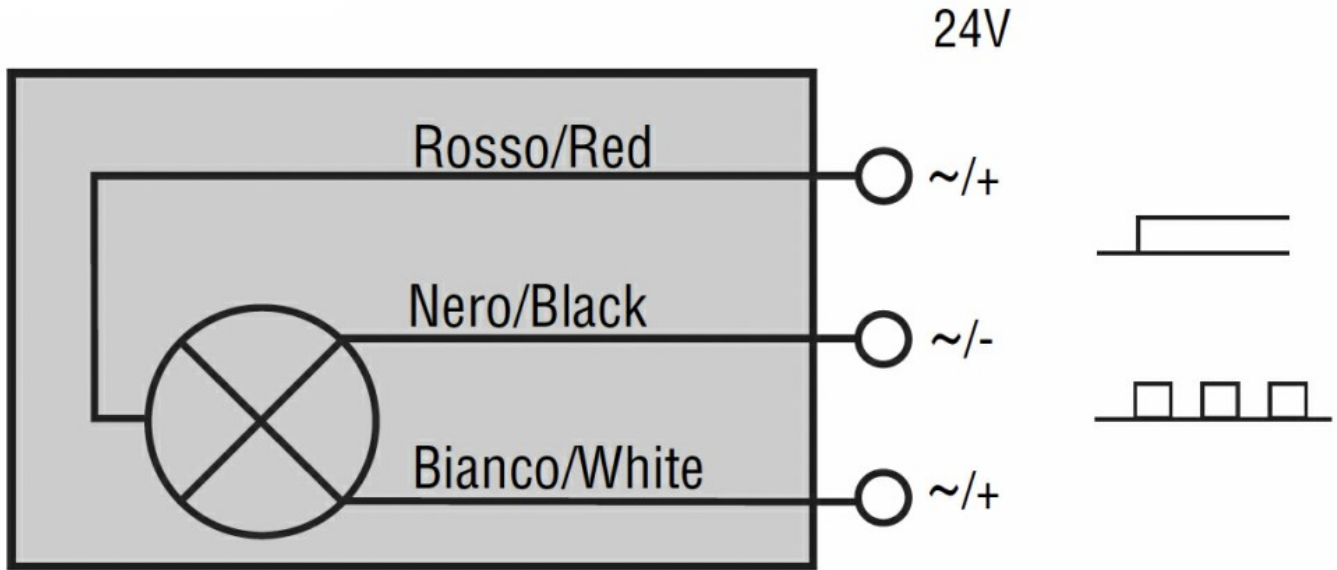

Certifications and compliance

Compliance

CSA C22.2 n° 14

IEC/EN 60947-1

IEC/EN 60947-5-1

UL508

Certificates

cULus

EAC