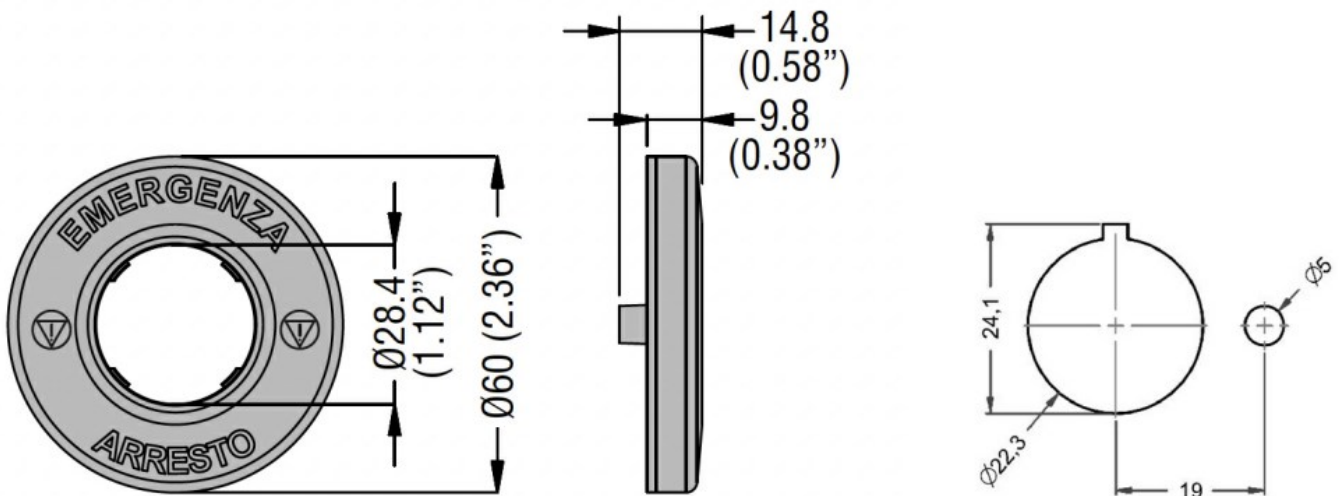

Product designation

Product type designation

General characteristics

Colour Yellow

Electrical characteristics

Supply voltage (AC) V 24

Supply voltage (DC) V 24

Mechanical features

Operating position allowable Any

Weight g 22

Ambient conditions

Temperature

	Operating temperature		min	°C	-25
			max	°C	+60

	Storage temperature		min	°C	-40
			max	°C	+85

Dimensions

Wiring diagrams