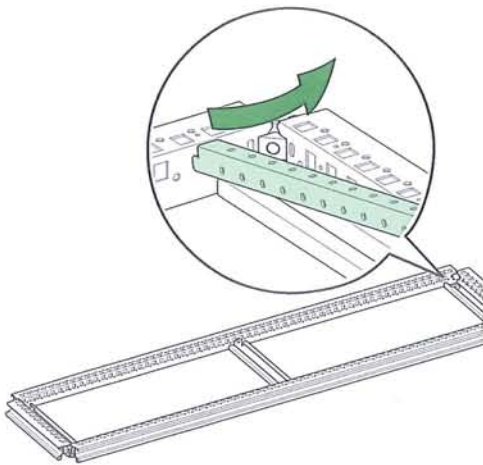

 **type 3**
M6
3 Nm
26,55 lb-in

 **type 4**
● M6/T30
3 Nm
26,55 lb-in

Schneider
 **Electric**

Released for Manufacturing
Printed on 2013/04/22

Width/Large/Ancho
1600mm
62,99in

A

type 4

x2

2

3

4

5

type 1 / type 2

x4

Width/Large/Ancho
1600mm
62,99in

A