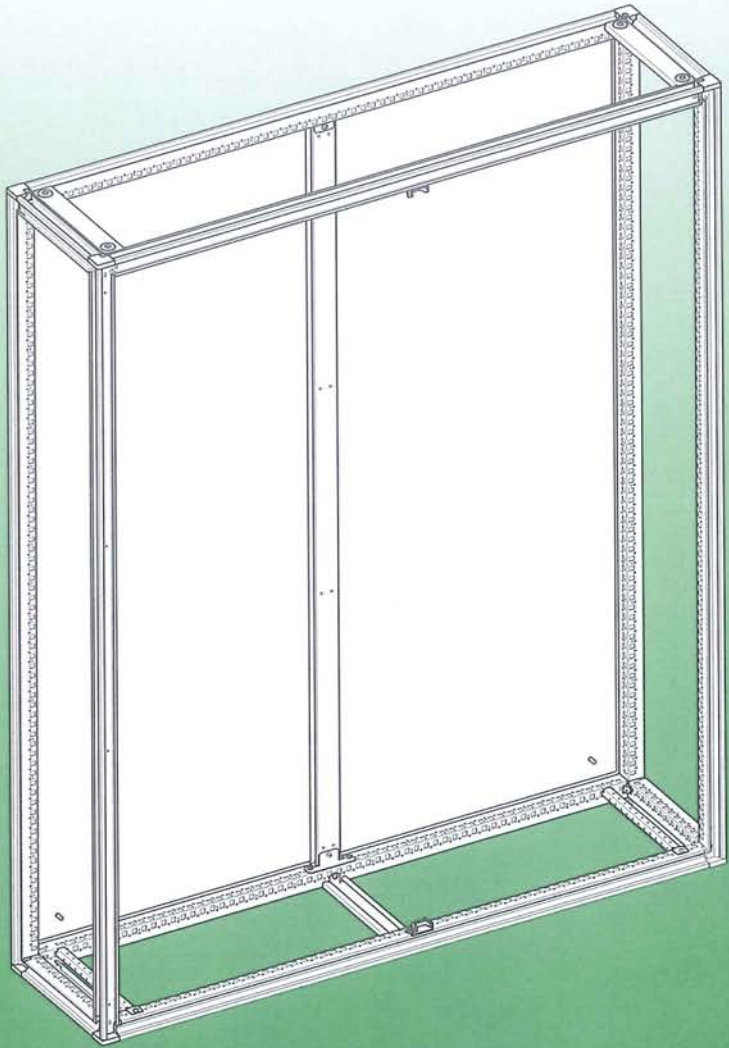

Spacial SF Supplied as a Kit
Width 1600mm / 62,99 in

Spacial SF Fourni en Kit
Large 1600mm / 62,99 in

Spacial SF Suministrado en Kit
Ancho 1600mm / 62,99 in

 **type 1**
● M8
37 Nm
327,45 lb-in

 **type 2**
diam. 8

 **type 3**
M6
3 Nm
26,55 lb-in

 **type 4**
● M6/T30
3 Nm
26,55 lb-in

Schneider
 **Electric**

Released for Manufacturing
Printed on 2013/04/22

Width/Large/Ancho
1600mm
62,99in

A

type 4

x2

2

3

4

5

type 1 / type 2

x4

Width/Large/Ancho
1600mm
62,99in

A