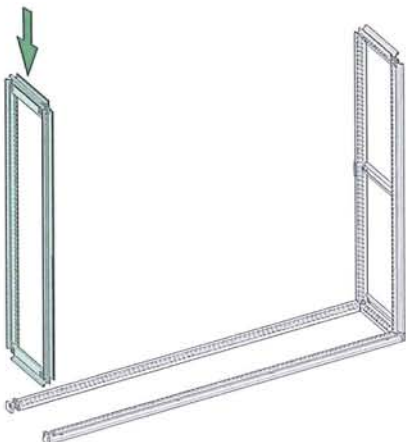

 **type 3**
M6
3 Nm
26,55 lb-in

 **type 4**
● M6/T30
3 Nm
26,55 lb-in

Schneider
 **Electric**

Released for Manufacturing
Printed on 2013/04/22

Width/Large/Ancho
1600mm
62,99in

A

type 4

x2

2

3

4

5

type 1 / type 2

x4

Width/Large/Ancho
1600mm
62,99in

A