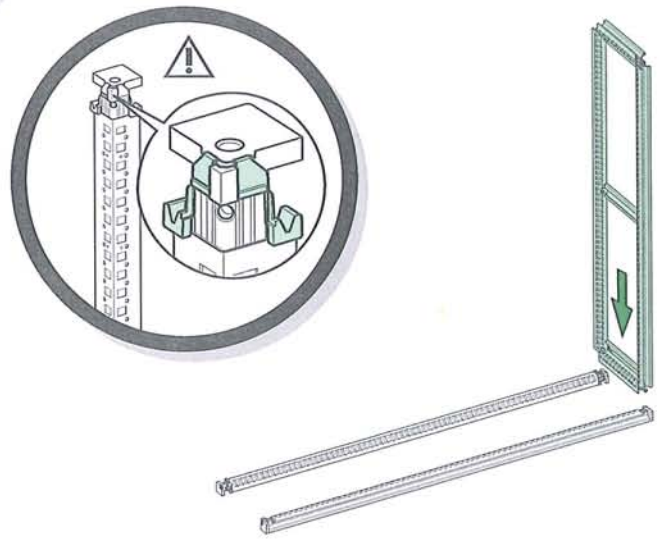

 **type 3**
M6
3 Nm
26,55 lb-in

 **type 4**
● M6/T30
3 Nm
26,55 lb-in

Schneider
 **Electric**

Released for Manufacturing
Printed on 2013/04/22

Width/Large/Ancho
1600mm
62,99in

A

type 4

x2

2

3

4

5

type 1 / type 2

x4

Width/Large/Ancho
1600mm
62,99in

A