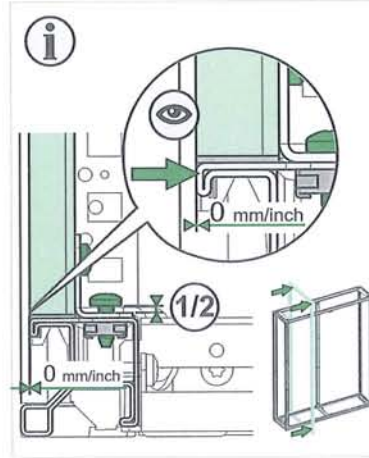

 **type 3**
M6
3 Nm
26,55 lb-in

 **type 4**
● M6/T30
3 Nm
26,55 lb-in

Schneider
 **Electric**

Released for Manufacturing
Printed on 2013/04/22

Width/Large/Ancho
1600mm
62,99in

A

type 4

x2

2

3

4

5

type 1 / type 2

x4

Width/Large/Ancho
1600mm
62,99in

A