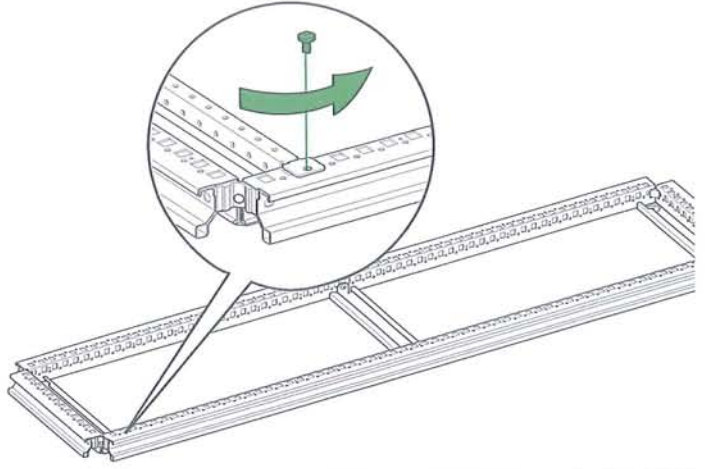

Spacial SF Supplied as a Kit
Width 1600mm / 62,99 in

Spacial SF Fourni en Kit
Large 1600mm / 62,99 in

Spacial SF Suministrado en Kit
Ancho 1600mm / 62,99 in

 **type 1**
● M8
37 Nm
327,45 lb-in

 **type 2**
diam. 8

 **type 3**
M6
3 Nm
26,55 lb-in

 **type 4**
● M6/T30
3 Nm
26,55 lb-in

Schneider
 **Electric**

Released for Manufacturing
Printed on 2013/04/22

Width/Large/Ancho
1600mm
62,99in

A

type 4

x2

2

3

4

5

type 1 / type 2

x4

Width/Large/Ancho
1600mm
62,99in

A