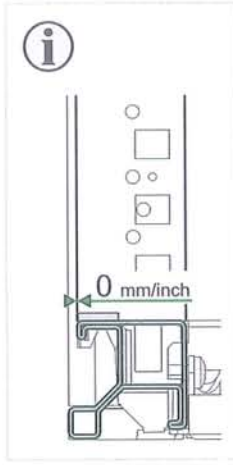

 **type 3**
M6
3 Nm
26,55 lb-in

 **type 4**
● M6/T30
3 Nm
26,55 lb-in

Schneider
 **Electric**

Released for Manufacturing
Printed on 2013/04/22

Width/Large/Ancho
1600mm
62,99in

A

type 4

x2

2

3

4

5

type 1 / type 2

x4

Width/Large/Ancho
1600mm
62,99in

A