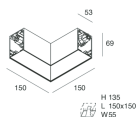

HERO: MOD.CIECO ANG.DX 150 CAF

108678.20