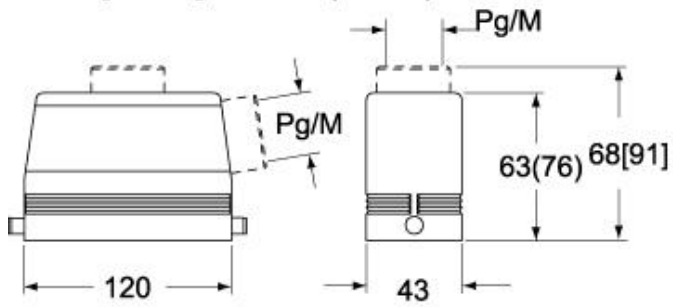

Technical data

IP degree of protection	IP66 (and IP69 DIN 40050 - 9)
--------------------------------	-------------------------------

Further technical details

Weight	182,50 g
Operating temperature range (min, max)	-40°C...+125°C

EAN13 code	8015747024730
-------------------	---------------

Packaging Information

Packaging length	255,00 mm
Packaging height	150,00 mm
Packaging width	180,00 mm
Packaging weight	1,96 kg
Packaging volume	6,89 dm ³
Packaging description	Carton box
Packaging quantity	10 Pcs
Packaging EAN code	8015747024747
Sub-packaging weight	0,98 kg
Sub-packaging description	Plastic packaging
Sub-packaging quantity	5 Pcs
Sub-packaging EAN barcode	8015747024754

Part number

CHV 24 L

Catalogue drawings

**CHO L (CAO L) - MHO L [MAO L]
CHV L [CAV L] - MHV L (MAV L)**

CHV LG (CAV LG), MHV LG (MAV LG) [MFV LG]

Notes

Dimensions shown in mm are not binding and may be changed without notice.