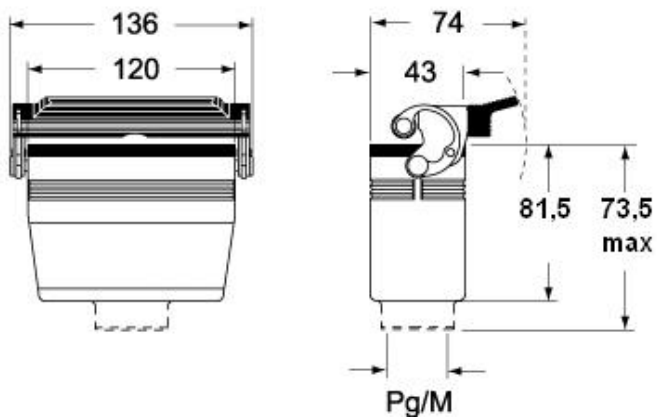

Technical data

IP degree of protection	IP66 (and IP69 DIN 40050 - 9)
--------------------------------	-------------------------------

Further technical details

Weight	182,50 g
Operating temperature range (min, max)	-40°C...+125°C

EAN13 code	8015747024730
-------------------	---------------

Packaging Information

Packaging length	255,00 mm
Packaging height	150,00 mm
Packaging width	180,00 mm
Packaging weight	1,96 kg
Packaging volume	6,89 dm ³
Packaging description	Carton box
Packaging quantity	10 Pcs
Packaging EAN code	8015747024747
Sub-packaging weight	0,98 kg
Sub-packaging description	Plastic packaging
Sub-packaging quantity	5 Pcs
Sub-packaging EAN barcode	8015747024754

Part number

CHV 24 L

Catalogue drawings

**CHO L (CAO L) - MHO L [MAO L]
CHV L [CAV L] - MHV L (MAV L)**

CHV LG (CAV LG), MHV LG (MAV LG) [MFV LG]

Notes

Dimensions shown in mm are not binding and may be changed without notice.