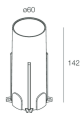

Features

Use: Outdoor
Type of installation: INCASSO A PAVIMENTO
Emission: GRAZING
Colour: BRUSHED STAINLESS AISI 316
Dimming: ON/OFF
Emergency: NO
H: 115mm
ø: Ø68
Warranty: 5 years
Weight: 0.31kg

Tech data

[View more product info](#)

MOUNTING ACCESSORIES

AZIMUT: CASSAFORMA

111203.99