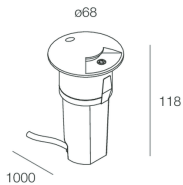

Features

Use: Outdoor
Type of installation: INCASSO A PAVIMENTO
Emission: GRAZING
Colour: BRUSHED STAINLESS AISI 316
Dimming: ON/OFF
Emergency: NO
H: 115mm
ø: Ø68
Warranty: 5 years
Weight: 0.31kg

Tech data

Luminaire input power: 3W
Luminaire luminous flux: 20lm
IP: 67
Insulation class: I
Supply voltage: 220-240V 50/60Hz

Source

Light source: LED
Source power: 3W
Colour temperature: 3000K
CRI: >90
LED lifespan: 30000h L70 B20

Compliance

CEI EN 60598-1:2015 + A11:2009. IEC 60598-2:2015 2-1, 2-13

Standards

Photobiological risk: RISK GROUP 0 Certified fixture in EXEMPT GROUP, in accordance with CEI EN 62471:2010-01, IEC TR 62778:2014.

[View more product info](#)