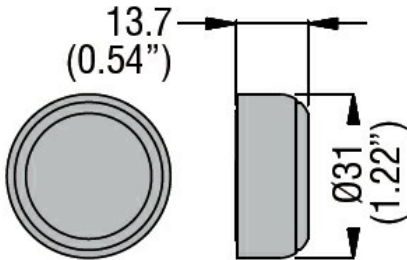

Product designation	Rubber boot for flush button LPC B1/BL1/R1.. LPXAU134
Product type designation	LPXAU134
<b>General characteristics</b>	
Colour	Red
<b>Mechanical features</b>	
Weight	g 6
<b>Dimensions</b>	